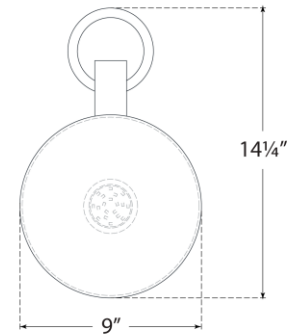

TEAR SHEET

Marisol Medium Single Sconce

Item # CD 2016GM-WG

Designer: Champalimaud

Height: 14.25"

Width: 9"

Extension: 4"

Backplate: 4.25" Round

Finishes: GM, PN, SB

Glass Options: WG

Lightsource: Dedicated LED

Wattage: 6w (500lm)

Weight: 4 Pounds

Top View

Side View

Front View