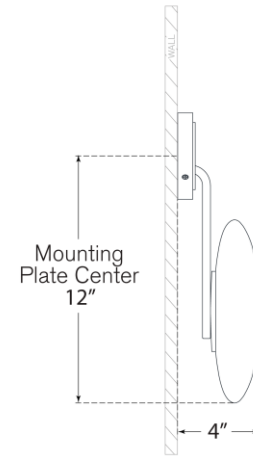

TEAR SHEET

Marisol Medium Single Sconce

Item # CD 2016GM-WG

Designer: Champalimaud

Height: 14.25"

Width: 9"

Extension: 4"

Backplate: 4.25" Round

Finishes: GM, PN, SB

Glass Options: WG

Lightsource: Dedicated LED

Wattage: 6w (500lm)

Weight: 4 Pounds

Top View

Side View

Front View