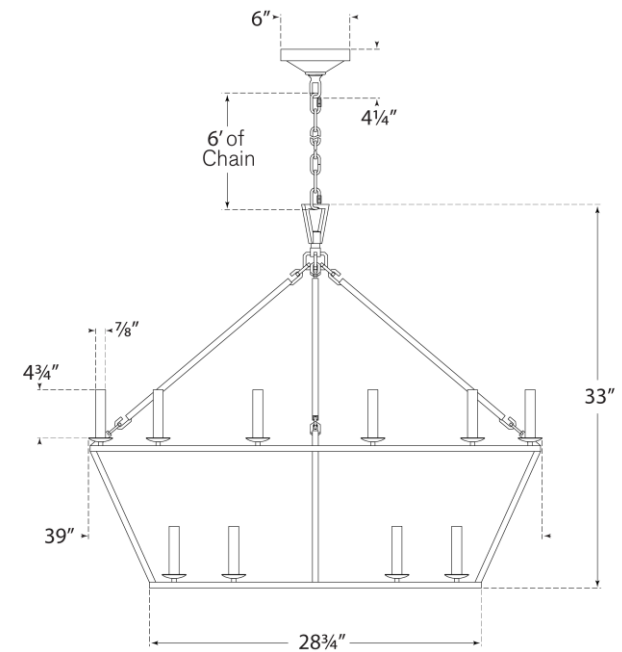

## Darlana Large Two-Tiered Ring Chandelier

Item # CHC 5179AI

Designer: Chapman & Myers

Height: 33"

Width: 40"

Canopy: 6" Round

Finishes: AI, GI, PN

Socket: 20 - E12 Candelabra

Wattage: 20 - 40 C11

Weight: 18 Pounds

©EFC DESIGNS

CHC5179