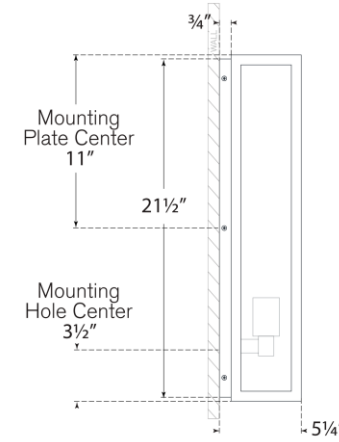

## Fresno Large Tall 3/4 Wall Lantern

Item # CHO 2942AI-CG

Designer: Chapman & Myers

Height: 22"

Width: 5.5"

Extension: 5.25"

Backplate: 4" x 21.5" Rectangle

Finishes: AI

Glass Options: CG

Socket: E26 Keyless

Wattage: 8 LED T10

Weight: 9 Pounds

Front View

Side View

Front View