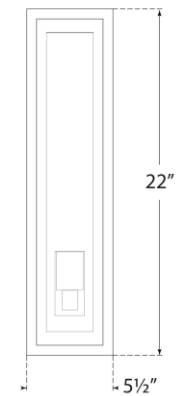

## Fresno Large Tall 3/4 Wall Lantern

Item # CHO 2942AI-CG

Designer: Chapman & Myers

Height: 22"

Width: 5.5"

Extension: 5.25"

Backplate: 4" x 21.5" Rectangle

Finishes: AI

Glass Options: CG

Socket: E26 Keyless

Wattage: 8 LED T10

Weight: 9 Pounds

Front View

Side View

Front View