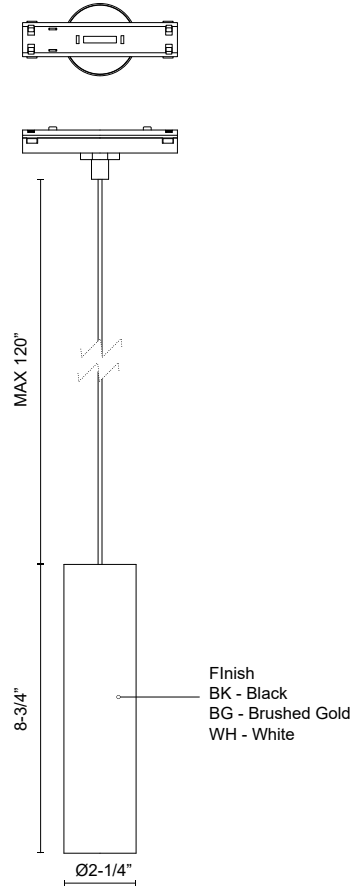

TRP71602-WH
White

SPECIFICATION DETAILS

Fixture Dimensions	D2-1/4" x H8-3/4"
Light Source	Low Voltage LED
Wattage	12W
Total Lumens	1010lm
Delivered Lumens	BK-739lm (@3000K); BK-780lm* (@4000K); BG-745lm* (@3000K); BG-795lm* (@4000K); WH-800lm* (@3000K); WH-840lm* (@4000K)
Voltage	48V, with DC Class 2 LED driver (see available canopy/driver options)
Color Temperature	3000K; 4000K;
CRI (Ra)	90CRI
LED Rated Life	50,000 hours
Adjustable	Yes
Wire Length	120" Max
Wire Type	BK-Black Wire; BG-Black Wire; WH-White Wire
Sloped Ceiling Adaptable	Yes
Location	Dry
CEC Title 24 JA8	Yes, JA8-2022
Illumination Direction	Downlight
Material	Aluminum + Acrylic
Shade Details	BK-Black Baffle; BG-Black Baffle; WH-White Baffle
Diffuser Details	Clear Acrylic Lens
Paint Finish	BK02; BG01; WH02
Minimum Hang Height	12"

WWW.KUZCOLIGHTING.COM

© 2024 KUZCO LIGHTING. ALL RIGHTS RESERVED.

DESCRIPTION

Introducing the Remuda track head for the Kuzco Trilo track system. Simplicity and modern lines make Remuda the perfect pendant in any configuration. Connect Remuda anywhere along the Trilo track system to use. Each pendant comes with 120" of wire to adjust to the needs of your space.